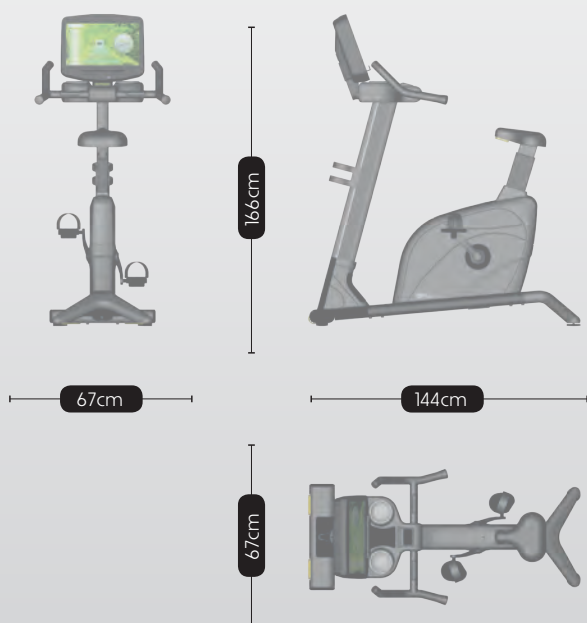

▲ **STABILITY.** The V-shape of its lower frame makes it the most stable crosstrainer of its range. A feature that will keep safe even the most hardcore users.

▶ **CONSOLE.** Full HD 19" 4K screen with connectivity and TV, that will delight each and every user.

BU10000

BU1000 | UPRIGHT BIKE

Bikes are still one of the most used machines in fitness facilities. Its comfort, together with a universal exercise as cycling, make them mandatory in any gym.

The completely new design will increase the visual impact of the equipment in the facility. Organic shapes and matt textures create a machine as impacting as efficient.

▲ **OPEN ACCESS.** The BU1000 has been designed with all users in mind. Thus, its open frame design allows a full access even for people with reduced mobility.

OPTIONS OF
CONSOLES

UPRIGHT BIKE	
BU1000	
Height (cm)	166
Width (cm)	67
Length (cm)	144
Weight (Kg)	77
Transmission	Poly-V belt
Resistance system	Electromagnetic
Generator/renerador	Genesis III
Rear V-Shape Stability System	Yes
Max. user weight (kg)	190
Adjustable gel saddle	Yes
Non-slippery pedals	Yes
Heart rate sensors in the handlebar	Yes
Wireless heart rate measuring	Yes
Ergonomic handlebar	Yes
Open access	Yes
Bottleholder	2x
Transport wheels	Yes
Adjustable supports	Yes
Reinforced structure (3mm)	Yes