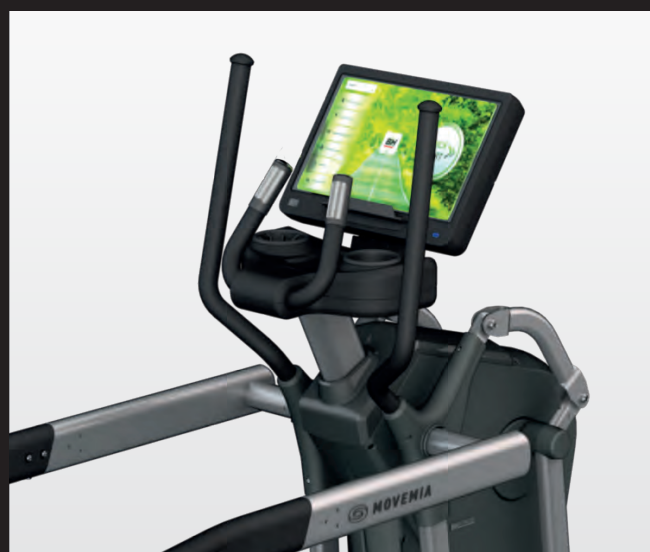

OPTIONS OF
CONSOLES

	SmartFocus	LED
Screen	19" 4K	LED
Customizable screen	Yes	No
USB	Yes	Yes
Connectivity (TV, internet, etc.)	Yes	No
RFID access	Yes	No
Central Station	Yes	No
Compatible with management software	Yes	No

▲ **STABILITY.** The V-shape of its lower frame makes it the most stable crosstrainer of its range. A feature that will keep safe even the most hardcore users.

▶ **CONSOLE.** Full HD 19" 4K screen with connectivity and TV, that will delight each and every user.