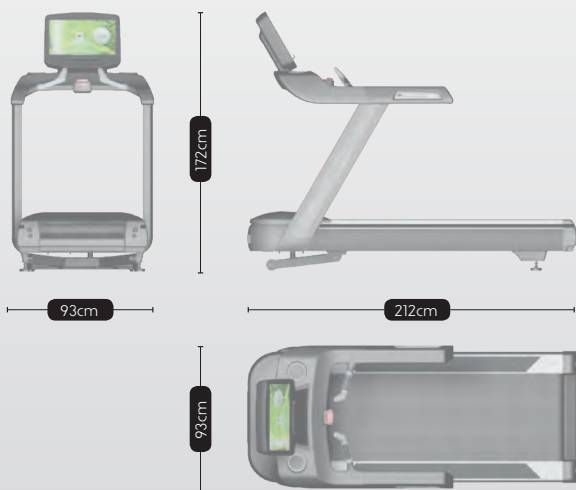

▲ **JOYSTICK.** Unique control system of speed and incline with ergonomic handles in joystick position.

TREADMILL	
TR1000	
Height (cm)	172
Width (cm)	94
Length (cm)	212
Weight (Kg)	220
Speed	1-26 Km/h
Motor	6.0CV
Incline	-3% - 16%
Running surface	160x58cm
Reinforced structure (3mm)	Yes
Max. user weight (kg)	190
Easy Toolbar	Yes
HST Phenolic resin board	Yes
Heartrate sensors in the handlebar	Yes
Wireless heartrate measuring	Yes
Emergency stop system	Yes
Usage indicator	LED
Bottleholder	2x
Transport wheels	Yes
Adjustable supports	Yes
Non-slippery profiles	Yes