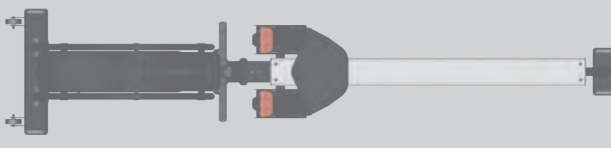

272cm

54cm

54cm