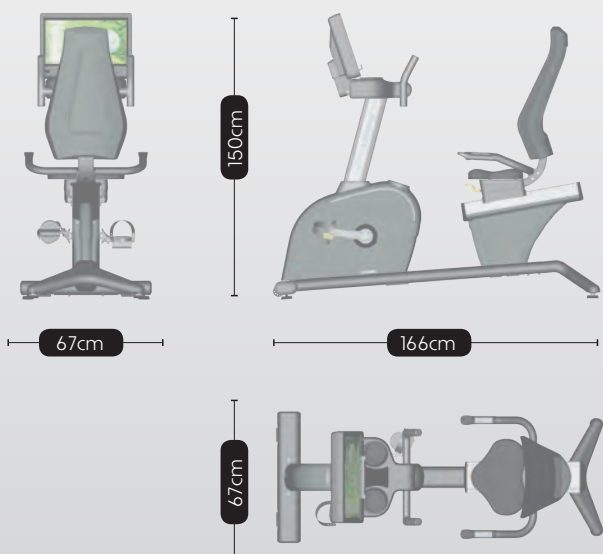

	SmartFocus	LED
Screen	19" 4K	LED
Customizable screen	Yes	No
USB	Yes	Yes
Connectivity (TV, internet, etc.)	Yes	No
RFID access	Yes	No
Central Station	Yes	No
Compatible with management software	Yes	No

▲ **REAR V-SHAPE Stability system.** The rear support, V-shaped and with PU material, give a high end look to the machine, together with a great stability.

► **TRAY.** An upper space is offered to improve the user's comfort, for he will be able to place his personal belongings and keep them under control.

BR10000

BR1000 | **RECUMBENT BIKE**

Allow your users to take a seat in the most comfortable recumbent bike in the market. The comfort during the workout reaches the next level with its back area studied design and the open frame that will grant an easy access to people with mobility problems.

Its design is light in its shape but solid in its materials, and it will give your facility the look you have always desired.

SEAT ADJUSTMENT. The ergonomic seat has an adjustment system with IGUS bushings, simple and precise. It will ensure a smooth and frictionless adjustment, improving the mechanism durability.