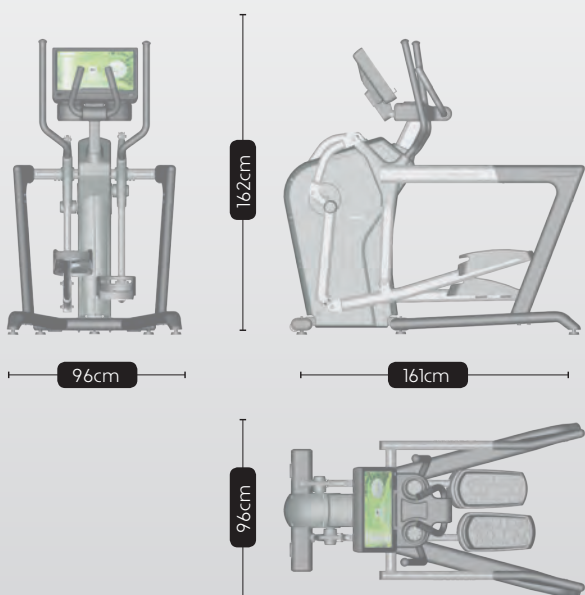

CENTRAL DRIVE CROSSTRAINER	
EC1000	
Height (cm)	162
Width (cm)	96
Length (cm)	161
Weight (Kg)	155
Transmission	Poly-V belt
Stride length	52cm
Distance between pedals	20cm
Double movement	Yes
Rear V-Shape Stability System	Yes
Max. user weight (kg)	190
Quick Trail Controls	Yes
Oversized pedals	Yes
Heartrate sensors in the handlebar	Yes
Wireless heartrate measuring	Yes
Double handlebar	Yes
Bottleholder	2x
Transport wheels	Yes
Adjustable supports	Yes
Reinforced structure (3mm)	Yes