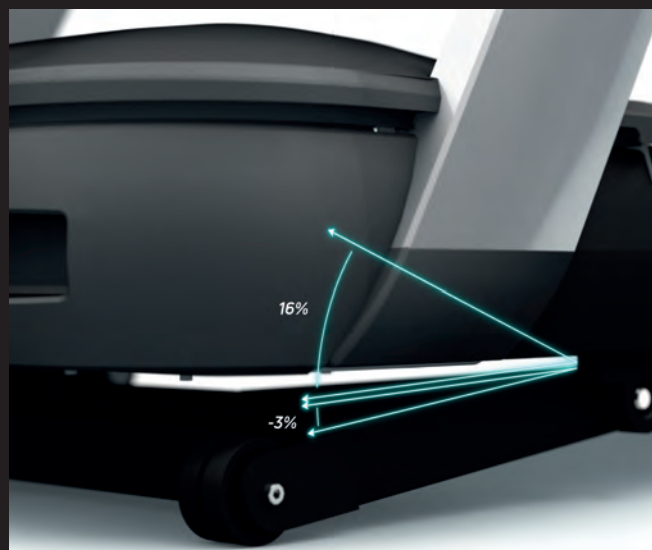

▲ **LED INDICATORS.** Know if the machine is being used at a glance.

▶ **DECLINE.** The TR1000 treadmill includes a 3% decline.